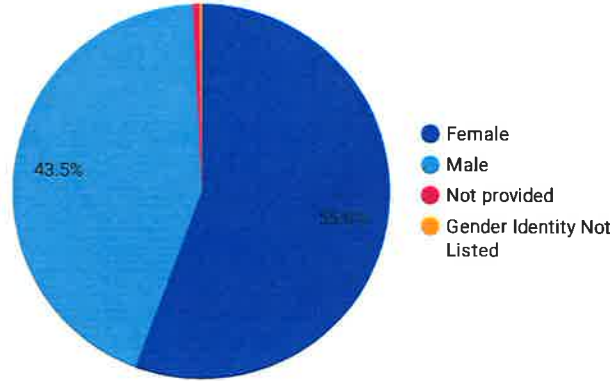

Sep 1, 2023 - Aug 31, 2024

2024 Youth Demographics

Enrollment County: Jefferson (1)

School Grade

American Indian Or Alaskan Native
7

Asian
3

Black
5

Native Hawaiian Or Pacific Islander
0

White
468

Other (Not Listed)
3

Prefer Not To State
11

Total Count
487