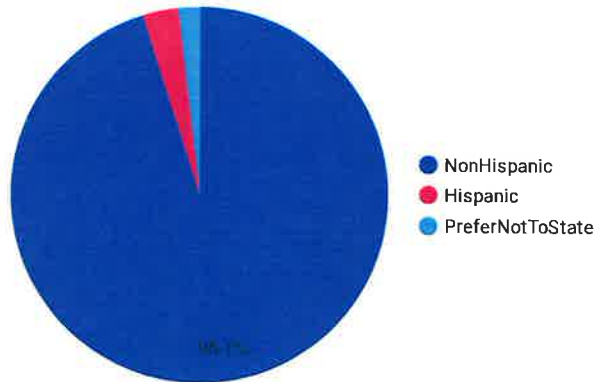

Sep 1, 2023 - Aug 31, 2024

2024 Youth Demographics

Enrollment County: Jefferson (1)

School Grade

American Indian Or Alaskan Native
7

Asian
3

Black
5

Native Hawaiian Or Pacific Islander
0

White
468

Other (Not Listed)
3

Prefer Not To State
11

Total Count
487