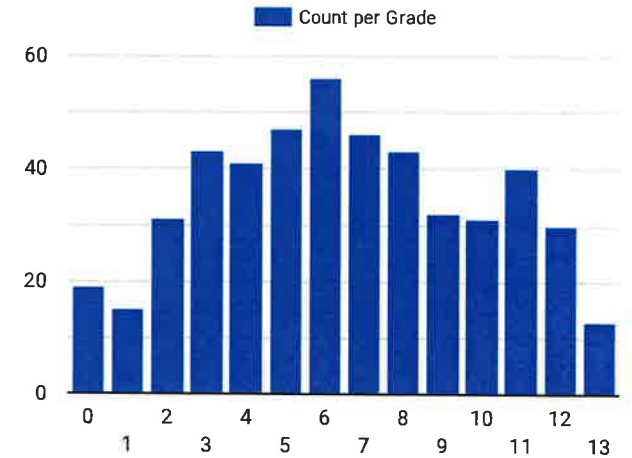

Sep 1, 2023 - Aug 31, 2024

2024 Youth Demographics

Enrollment County: Jefferson (1)

School Grade

American Indian Or Alaskan Native
7

Asian
3

Black
5

Native Hawaiian Or Pacific Islander
0

White
468

Other (Not Listed)
3

Prefer Not To State
11

Total Count
487