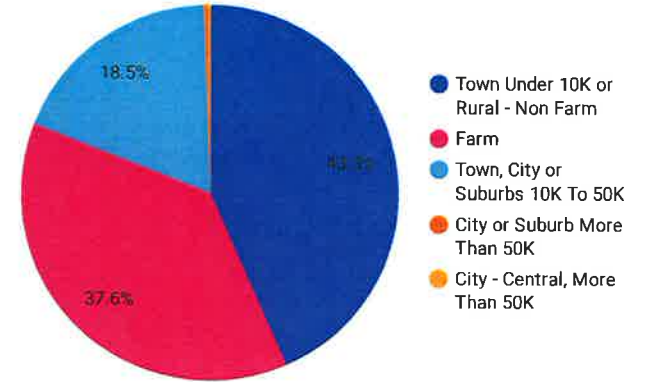

Sep 1, 2023 - Aug 31, 2024

2024 Youth Demographics

Enrollment County: Jefferson (1)

School Grade

American Indian Or Alaskan Native
7

Asian
3

Black
5

Native Hawaiian Or Pacific Islander
0

White
468

Other (Not Listed)
3

Prefer Not To State
11

Total Count
487