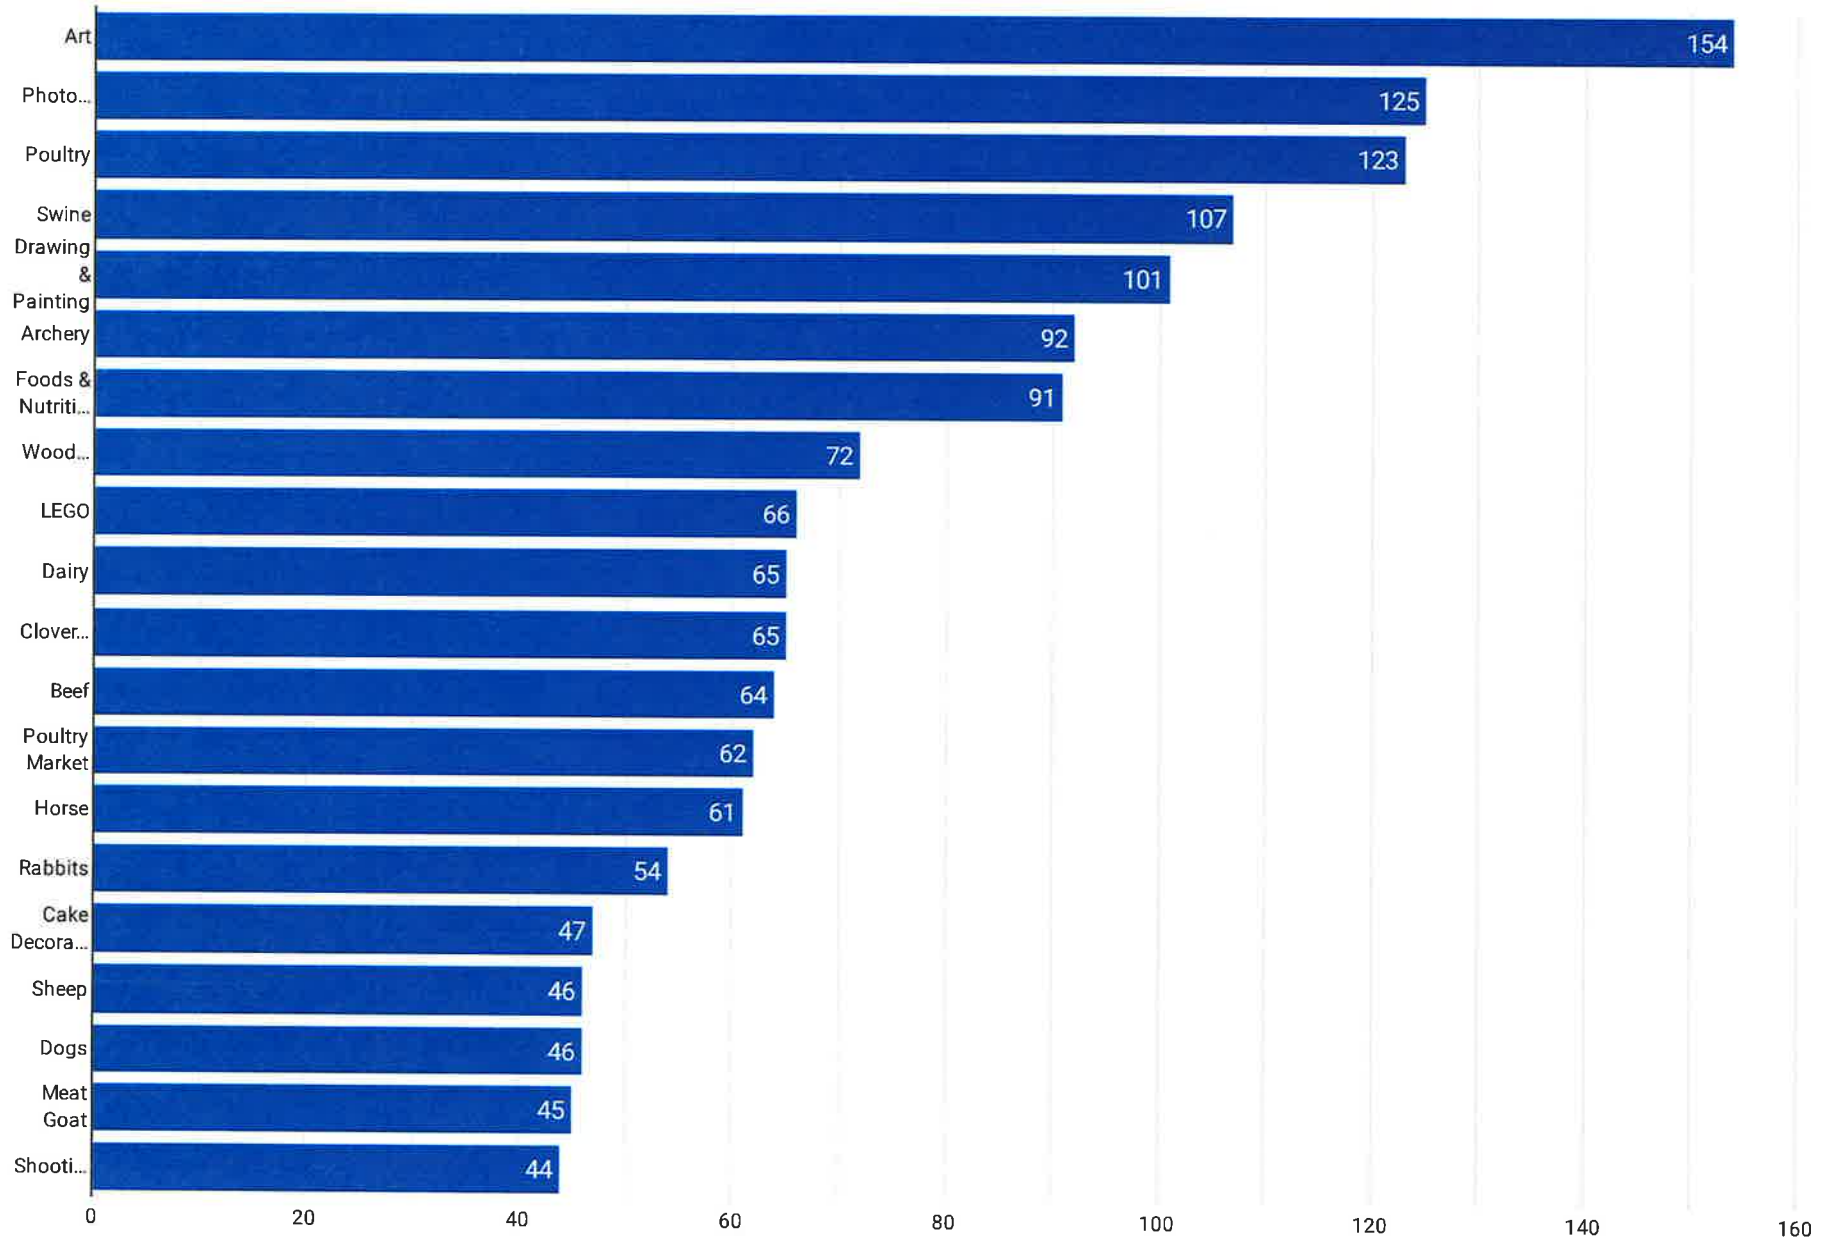

Sep 1, 2023 - Aug 31, 2024

2024 Youth Demographics

Enrollment County: Jefferson (1)

School Grade

American Indian Or Alaskan Native
7

Asian
3

Black
5

Native Hawaiian Or Pacific Islander
0

White
468

Other (Not Listed)
3

Prefer Not To State
11

Total Count
487

Enrollment County: Jeffer... (1) ▾

School Grade ▾

Top 20 Projects by Youth Enrollment

Youth Enrolled
487

At the Ohio National Poultry Show, North America's largest poultry show with 11,000 birds entered. Hanna and Rylee Brattlie represented Jefferson County in the Junior division. Hanna won 1st in her Showmanship division. The sisters women Reserve Any Other Standardbred on a Black Ameraucana Cockerel. The were on a roll with their Rhode Island Red Pullet bantam which won Champion in its division, Champion bantam and Supreme Champion of the Show, an honor some people work a lifetime to achieve.