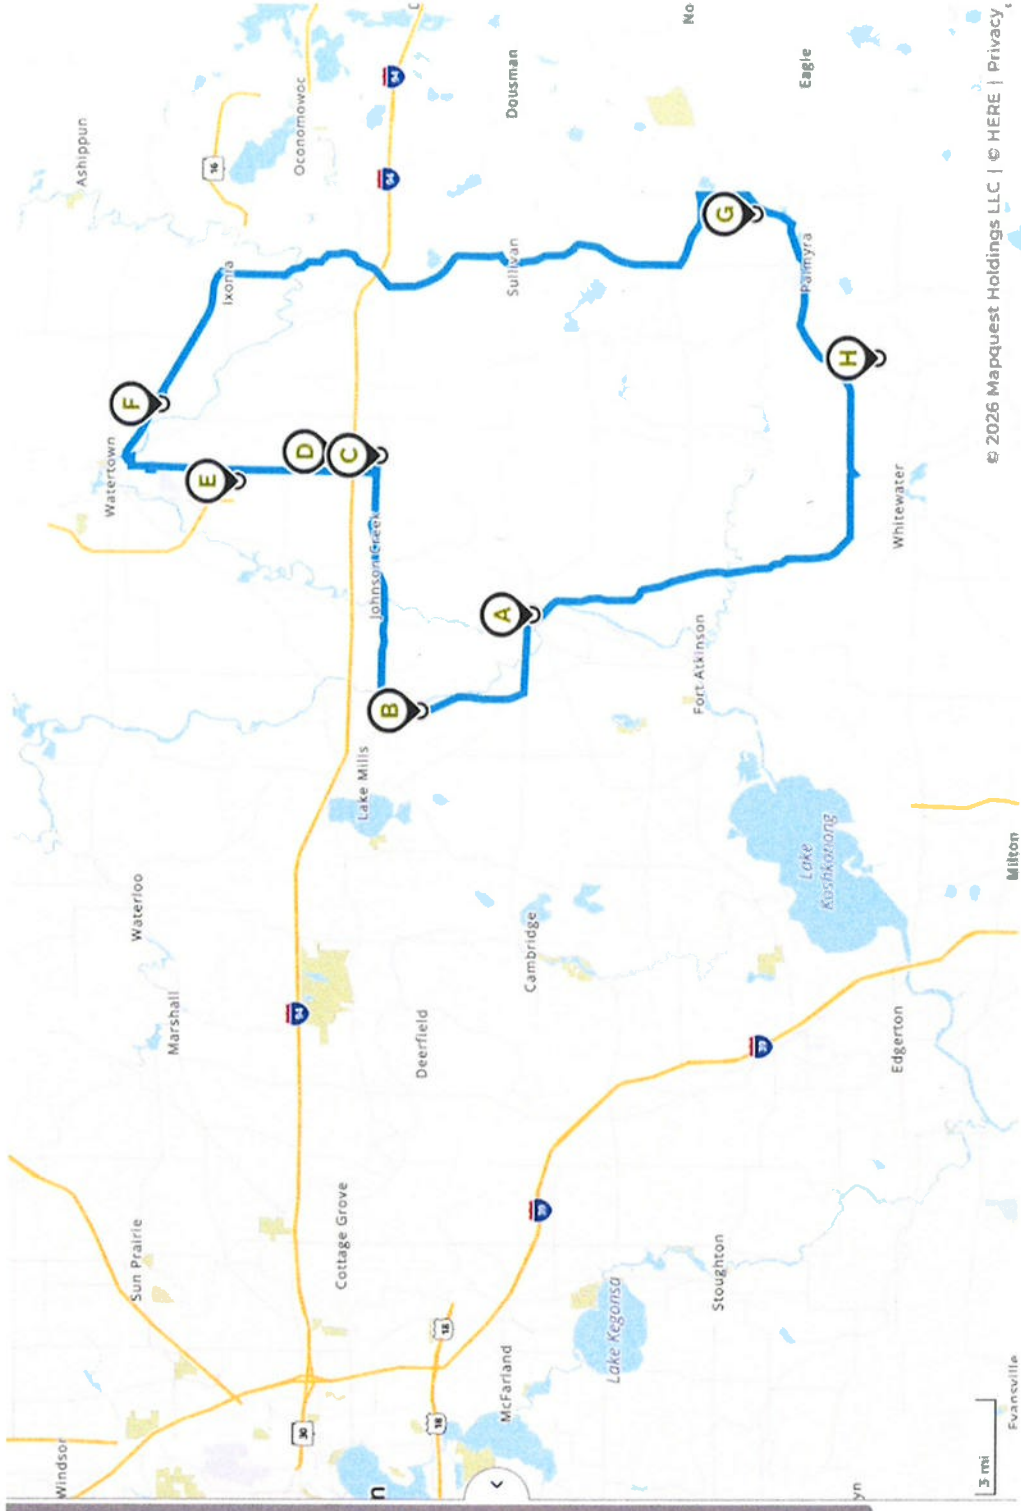

One address per line (26 max)

- A 311 S Center Ave, Jefferson, --
- B N5785 CR-Q, Jefferson, WI --
- C W3476 CR-B, Johnson Cree...
- D W3475 Ranch Rd, Watero...
- E W3855 Ebenezer Rd, Water...
- F W2866 E Gate Dr, Watero...
- G W350 Pine Dr, Palmyra, WI --
- H N144 Wojtkunski Rd, White...
- I 311 S Center Ave, Jefferson, --

+ Add another stop

Stops **Optimize for**

- Let us re-order stops  Shortest time
- Round trip  Shortest distance

More route settings ▾

[View route directions](#)

1 Hour \$49 Minutes